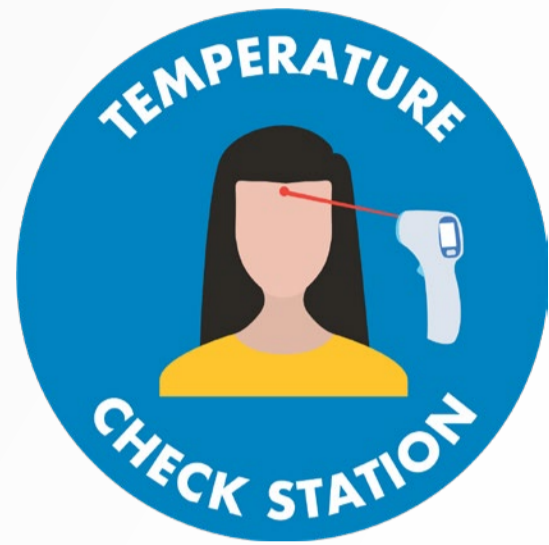

# COMMUNICATE IMPORTANT MESSAGES WITH PEEL & STICK WALL SIGNS

Peel & Stick Wall Signs help reinforce important protocols and guidelines for patron and employee health and safety. Our new range of Peel & Stick Wall Signs feature messages to encourage social distancing, mask wearing, temperature checks, hand washing and more. Peel & Stick Wall Signs are intended for smooth, indoor wall surfaces and are easy to apply and reposition.

# CIRCULAR & SQUARE W/ ROUND CORNER PEEL & STICK SIGNS

MASKS REQUIRED 1

MASKS REQUIRED 2

TEMP CHECK 1

TEMP CHECK 2

TEMP CHECK 3

SOCIAL DISTANCE 1

SOCIAL DISTANCE 2