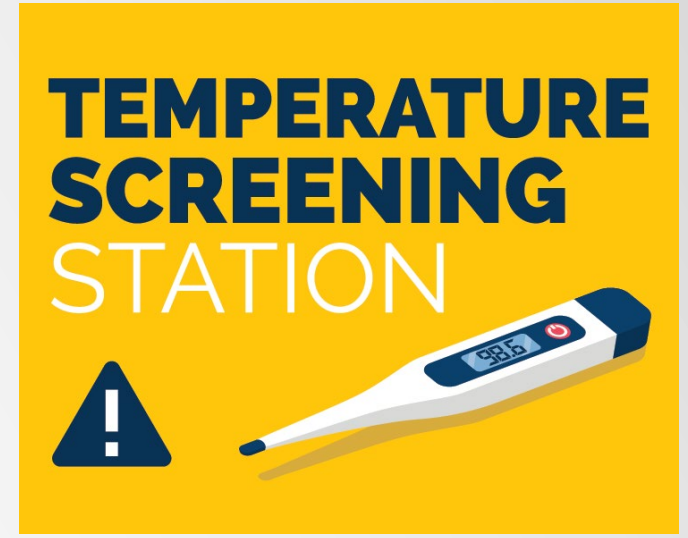

# COMMUNICATE IMPORTANT MESSAGES WITH PEEL & STICK WALL SIGNS

Peel & Stick Wall Signs help reinforce important protocols and guidelines for patron and employee health and safety. Our new range of Peel & Stick Wall Signs feature messages to encourage social distancing, mask wearing, temperature checks, hand washing and more. Peel & Stick Wall Signs are intended for smooth, indoor wall surfaces and are easy to apply and reposition.

# RECTANGULAR PEEL & STICK SIGNS

MASKS REQUIRED 4

MASKS REQUIRED 5

TEMP CHECK 4

TEMP CHECK 5

SOCIAL DISTANCE 5

WE ARE OPEN 5

HANDWASHING 5